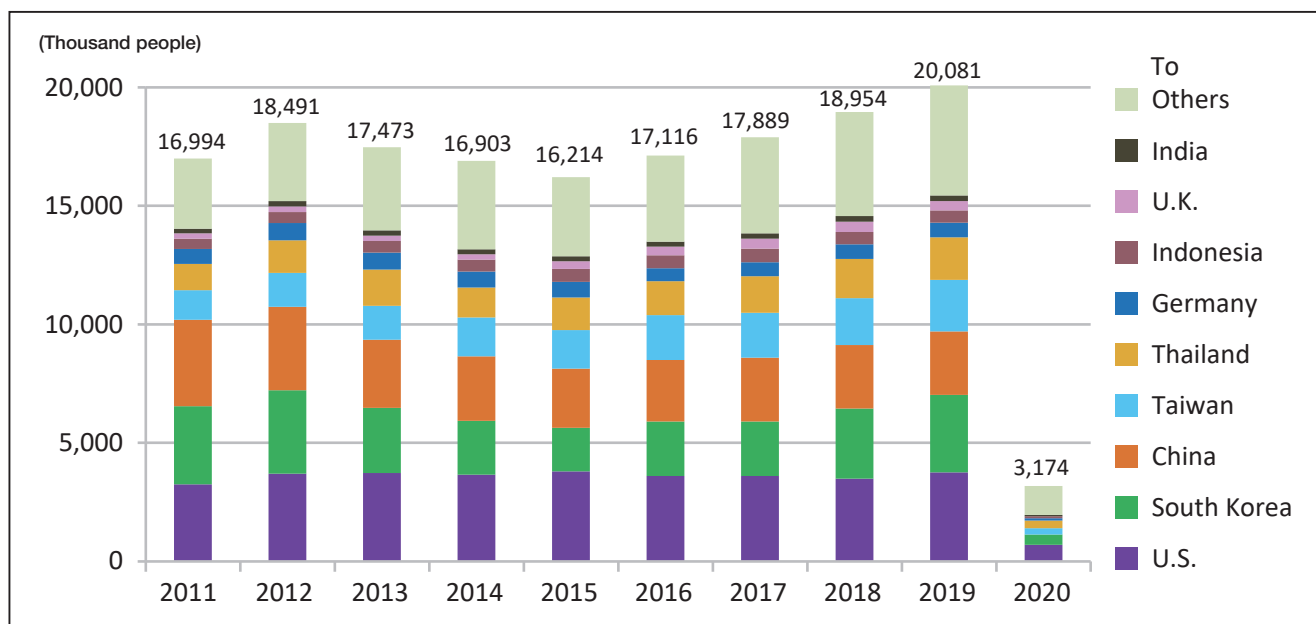

## 4-5 Japanese Outbound Travelers

日本人出国者数

Notes: China, S. Korea, Taiwan, U.K. and Indonesia (from 2012) figures include same-day visitors. In 2020 Others includes China and India.  
 Source: UNWTO, National Tourism Organization and Statistics Bureau data of each destination compiled by the Japan National Tourism Organization.  
[https://www.jnto.go.jp/jpn/statistics/visitor\\_trends/index.html](https://www.jnto.go.jp/jpn/statistics/visitor_trends/index.html)

## Japanese Outbound Travelers

(Thousand people)

	2011	2012	2013	2014	2015	2016	2017	2018	2019	2020
U.S.	3,250	3,698	3,730	3,653	3,793	3,604	3,596	3,493	3,753	697
S. Korea	3,289	3,519	2,748	2,280	1,838	2,298	2,311	2,949	3,272	431
China	3,658	3,518	2,878	2,718	2,498	2,587	2,680	2,690	2,676	N/A
Thailand	1,103	1,374	1,536	1,268	1,382	1,440	1,544	1,656	1,806	320
Taiwan	1,243	1,432	1,422	1,635	1,627	1,896	1,899	1,969	2,168	270
Germany	643	734	712	671	647	545	585	613	615	96
Indonesia	423	463	497	505	550	545	573	531	520	92
U.K.	237	243	225	222	323	368	433	429	389	N/A
India	194	220	220	220	207	209	223	236	239	48
Others	2,954	3,290	3,506	3,731	3,349	3,624	4,045	4,388	4,643	*1,220
Total	16,994	18,491	17,473	16,903	16,214	17,116	17,889	18,954	20,081	3,174