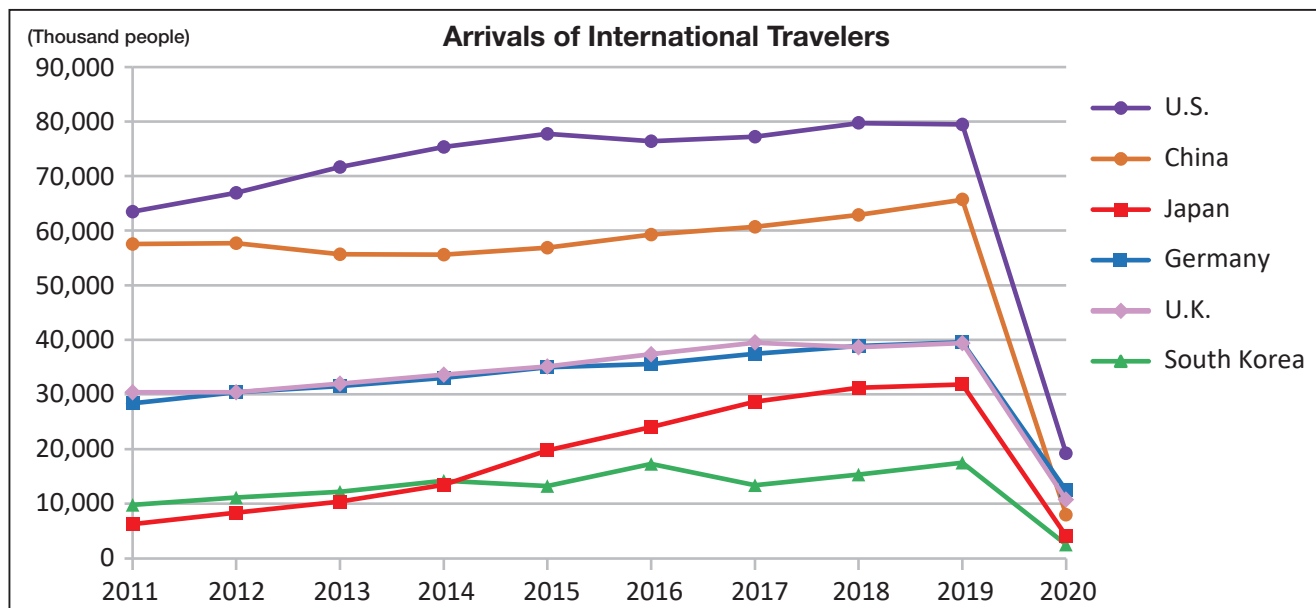

4-1 Inbound Tourism

外国人訪問者数

Notes: Germany figures indicate international tourists arrivals at collective tourism establishments.
Japan and S. Korea indicate arrivals of non-resident visitors, including same-day visitors.
All other countries indicate arrivals of non-resident overnight visitors (tourists).

Source: The World Tourism Organization (UNWTO) <https://www.e-unwto.org/toc/unwto/tfb/current>

Arrivals of International Travelers

(Thousand people)

	2011	2012	2013	2014	2015	2016	2017	2018	2019	2020
France	80,499	81,980	83,634	83,701	84,452	82,682	86,758	89,322	90,914	41,684
Italy	46,119	46,360	47,704	48,576	50,732	52,372	58,253	61,567	64,513	25,190
Mexico	23,403	23,403	24,151	29,346	32,093	35,079	39,291	41,313	45,024	24,824
U.S.	63,477	66,967	71,643	75,379	77,774	76,407	77,187	79,746	79,442	19,212
Spain	56,177	57,464	60,675	64,939	68,175	75,315	81,869	82,808	83,509	18,933
Türkiye	34,654	35,698	37,795	39,811	39,478	30,289	37,601	45,768	51,192	15,894
Austria	23,012	24,151	24,813	25,291	26,728	28,121	29,460	30,816	31,884	15,091
Germany	28,374	30,411	31,545	32,999	34,970	35,555	37,452	38,881	39,563	12,449
U.K.	30,384	30,411	31,946	33,604	35,149	37,358	39,543	38,664	39,418	10,714
Poland	13,350	14,840	15,800	16,000	16,728	17,471	18,258	19,622	21,158	8,418
China	57,581	57,725	55,686	55,622	56,886	59,270	60,740	62,900	65,725	7,967
Japan	6,219	8,358	10,364	13,413	19,737	24,039	28,691	31,191	31,881	4,116
S. Korea	9,795	11,140	12,176	14,202	13,232	17,242	13,336	15,347	17,503	2,519
Indonesia	7,650	8,044	8,802	9,435	10,407	11,519	14,040	15,810	16,107	4,053

Notes: Germany figures indicate international tourists arrivals at collective tourism establishments.
Japan, S. Korea and Indonesia indicate arrivals of non-resident visitors, including same-day visitors.
All other countries indicate arrivals of non-resident overnight visitors (tourists).