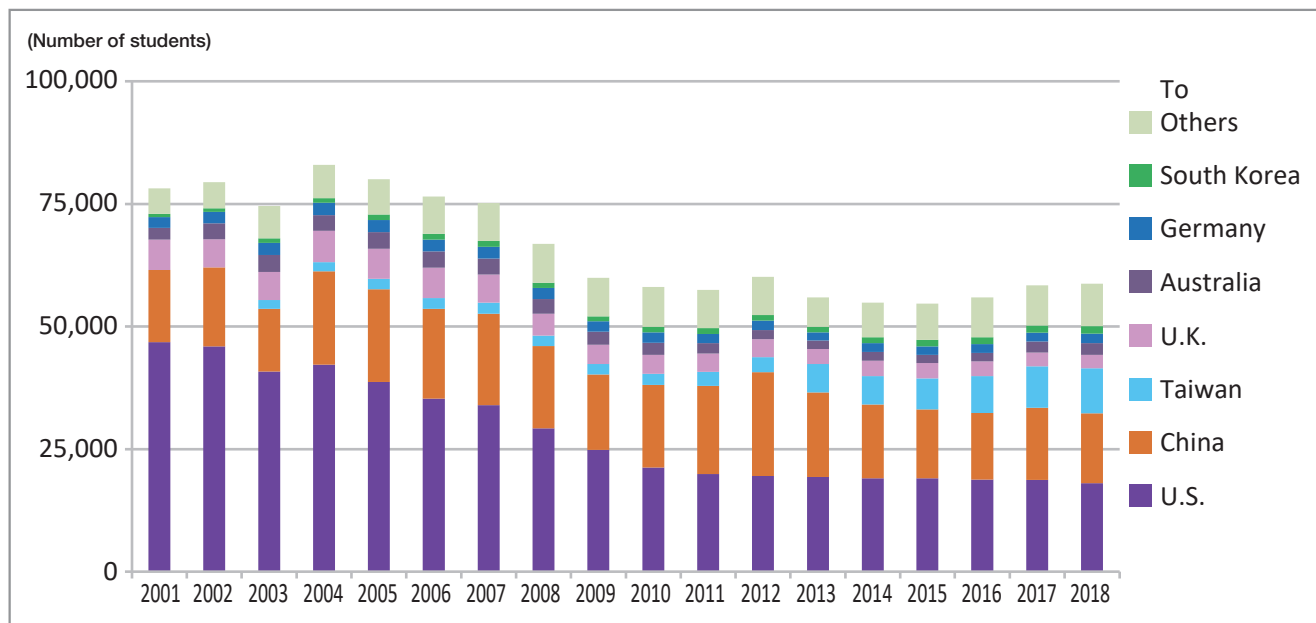

4-9 Overseas Japanese in Higher Education Institutions

海外高等教育機関への日本人留学生

Sources: Ministry of Education, Culture, Sports, Science and Technology https://www.mext.go.jp/a_menu/koutou/ryugaku/1412692.htm
 Institute of International Education (IIE) <https://www.iie.org/Research-and-Insights/Open-Doors#.V1k6OCZJn6S>
 OECD <https://www.oecd.org/education/education-at-a-glance/>

Overseas Japanese in Higher Education Institutions

(Number of students)

	2001	2002	2003	2004	2005	2006	2007	2008	2009	2010	2011	2012	2013	2014	2015	2016	2017	2018
U.S.	46,810	45,960	40,835	42,215	38,712	35,282	33,974	29,264	24,842	21,290	19,966	19,568	19,334	19,064	19,060	18,780	18,753	18,105
China	14,692	16,084	12,765	19,059	18,874	18,363	18,640	16,733	15,409	16,808	17,961	21,126	17,226	15,057	14,085	13,595	14,717	14,230
Taiwan	N/A	N/A	1,825	1,879	2,126	2,188	2,297	2,182	2,142	2,302	2,861	3,097	5,798	5,816	6,319	7,548	8,413	9,196
U.K.	6,206	5,741	5,729	6,395	6,179	6,200	5,706	4,465	3,871	3,851	3,705	3,633	3,071	3,089	3,098	2,944	2,846	2,670
Australia	2,407	3,271	3,462	3,172	3,380	3,305	3,249	2,974	2,701	2,413	2,117	1,855	1,732	1,817	1,672	1,748	2,244	2,429
Germany	2,182	2,317	2,438	2,547	2,470	2,377	2,385	2,234	2,140	2,135	1,867	1,955	1,658	1,777	1,756	1,797	1,816	1,916
S. Korea	697	721	938	914	1,106	1,212	1,235	1,062	989	1,147	1,190	1,107	1,154	1,212	1,286	1,416	1,455	1,558
Others	5,157	5,361	6,559	6,764	7,176	7,565	7,670	7,919	7,829	8,114	7,834	7,797	5,973	7,080	7,400	8,141	8,164	8,616
Total	78,151	79,455	74,551	82,945	80,023	76,492	75,156	66,833	59,923	58,060	57,501	60,138	55,946	54,912	54,676	55,969	58,408	58,720