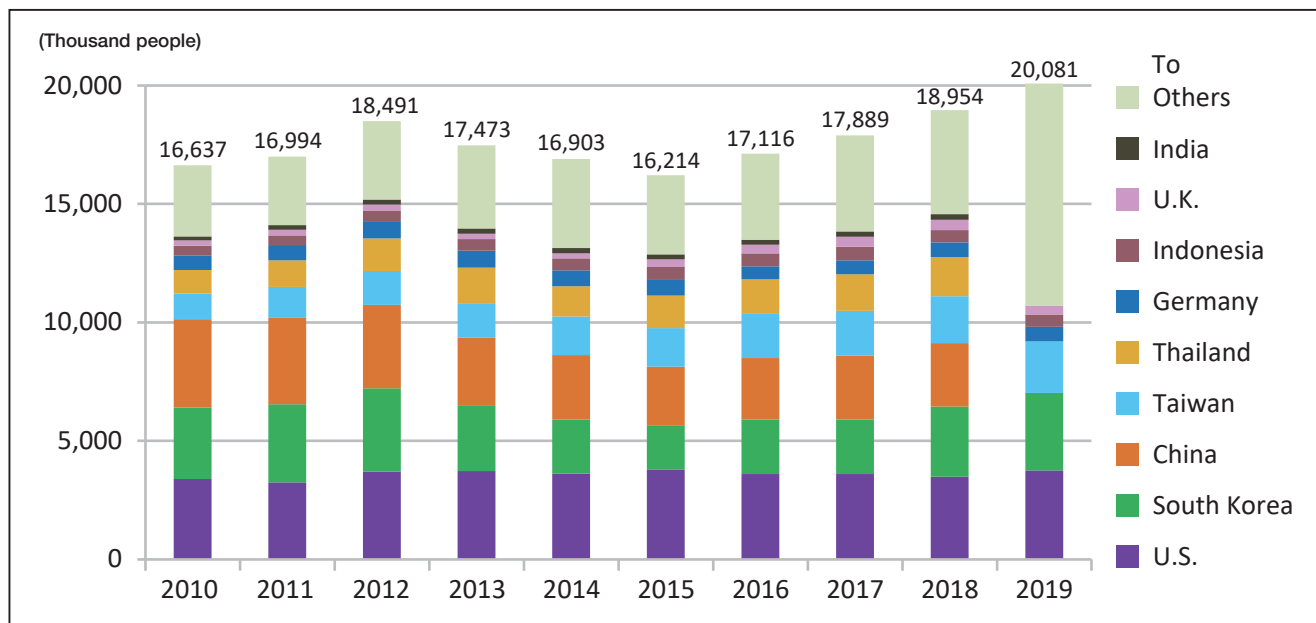

## 4-5 Japanese Outbound Travelers

日本人出国者数

Note: China, S. Korea, Taiwan, U.K. and Indonesia (from 2012) figures include same-day visitors. Others in 2019 include China, Thailand and India.  
Sources: UNWTO, National Tourism Organization and Statistics Bureau data of each destination compiled by the Japan National Tourism Organization.  
[https://www.jnto.go.jp/jpn/statistics/visitor\\_trends/index.html](https://www.jnto.go.jp/jpn/statistics/visitor_trends/index.html)

## Japanese Outbound Travelers

(Thousand people)

	2010	2011	2012	2013	2014	2015	2016	2017	2018	2019
U.S.	3,386	3,250	3,698	3,730	3,620	3,793	3,604	3,596	3,493	3,753
S. Korea	3,023	3,289	3,519	2,748	2,280	1,838	2,298	2,311	2,949	3,272
China	3,731	3,658	3,518	2,878	2,718	2,498	2,587	2,680	2,690	N/A
Taiwan	1,080	1,295	1,432	1,422	1,635	1,627	1,896	1,899	1,969	2,168
Thailand	994	1,128	1,374	1,536	1,268	1,382	1,440	1,544	1,656	N/A
Germany	605	643	734	712	671	647	545	585	613	615
Indonesia	419	413	451	497	505	550	545	573	531	520
U.K.	223	237	243	225	222	323	368	433	429	389
India	168	194	220	220	220	207	209	223	236	N/A
Others	3,008	2,887	3,302	3,505	3,764	3,349	3,624	4,045	4,388	*9,364
<b>Total</b>	<b>16,637</b>	<b>16,994</b>	<b>18,491</b>	<b>17,473</b>	<b>16,903</b>	<b>16,214</b>	<b>17,116</b>	<b>17,889</b>	<b>18,954</b>	<b>20,081</b>