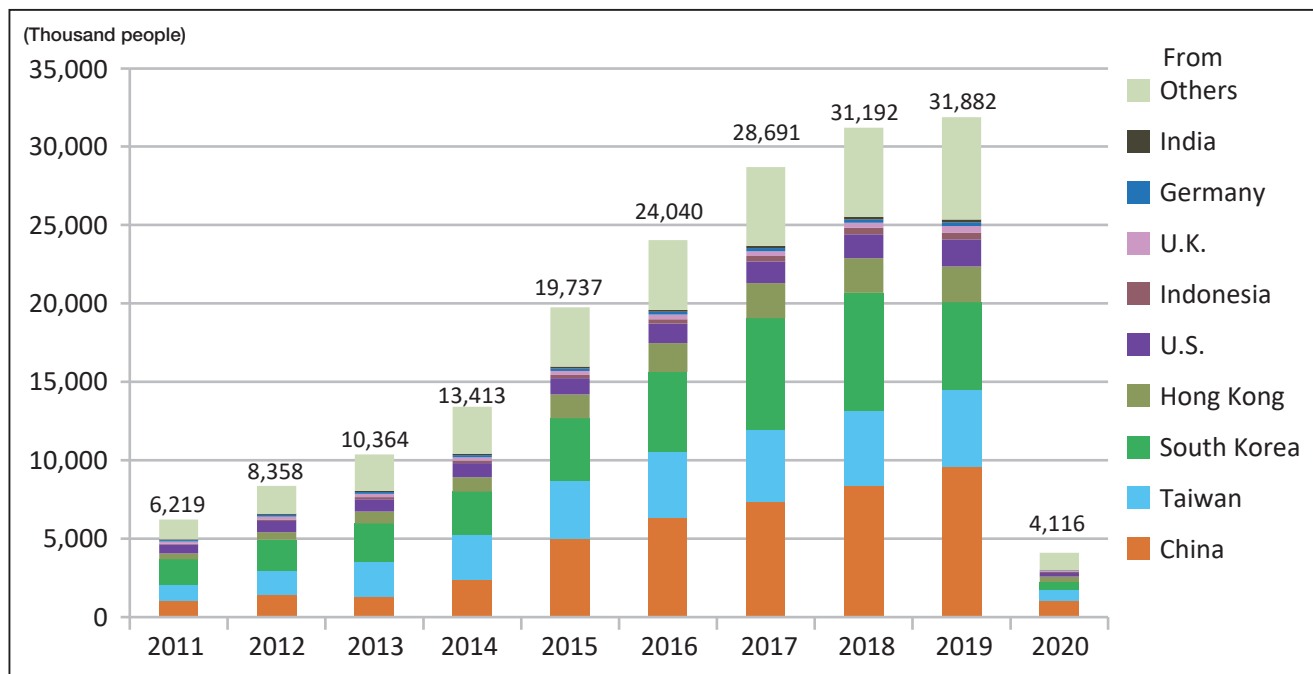

## 4-2 Foreign Visitors to Japan

訪日外客数

Source: Japan National Tourism Organization [https://www.jnto.go.jp/jpn/statistics/visitor\\_trends/index.html](https://www.jnto.go.jp/jpn/statistics/visitor_trends/index.html)

## Foreign Visitors to Japan

(Thousand people)

	2011	2012	2013	2014	2015	2016	2017	2018	2019	2020
China	1,043	1,425	1,314	2,409	4,994	6,374	7,356	8,380	9,594	1,069
Taiwan	994	1,466	2,211	2,830	3,677	4,168	4,564	4,757	4,891	694
S. Korea	1,658	2,043	2,456	2,755	4,002	5,090	7,140	7,539	5,585	488
Hong Kong	365	482	746	926	1,524	1,839	2,232	2,208	2,291	346
U.S.	566	717	799	892	1,033	1,243	1,375	1,526	1,724	219
Indonesia	62	101	137	159	205	271	352	397	413	78
U.K.	140	174	192	220	258	292	310	334	424	51
Germany	81	109	122	140	163	183	196	215	237	30
India	59	69	75	88	103	123	134	154	176	27
Others	1,251	1,773	2,312	2,994	3,778	4,457	5,032	5,682	6,547	1,114
<b>Total</b>	<b>6,219</b>	<b>8,358</b>	<b>10,364</b>	<b>13,413</b>	<b>19,737</b>	<b>24,040</b>	<b>28,691</b>	<b>31,192</b>	<b>31,882</b>	<b>4,116</b>