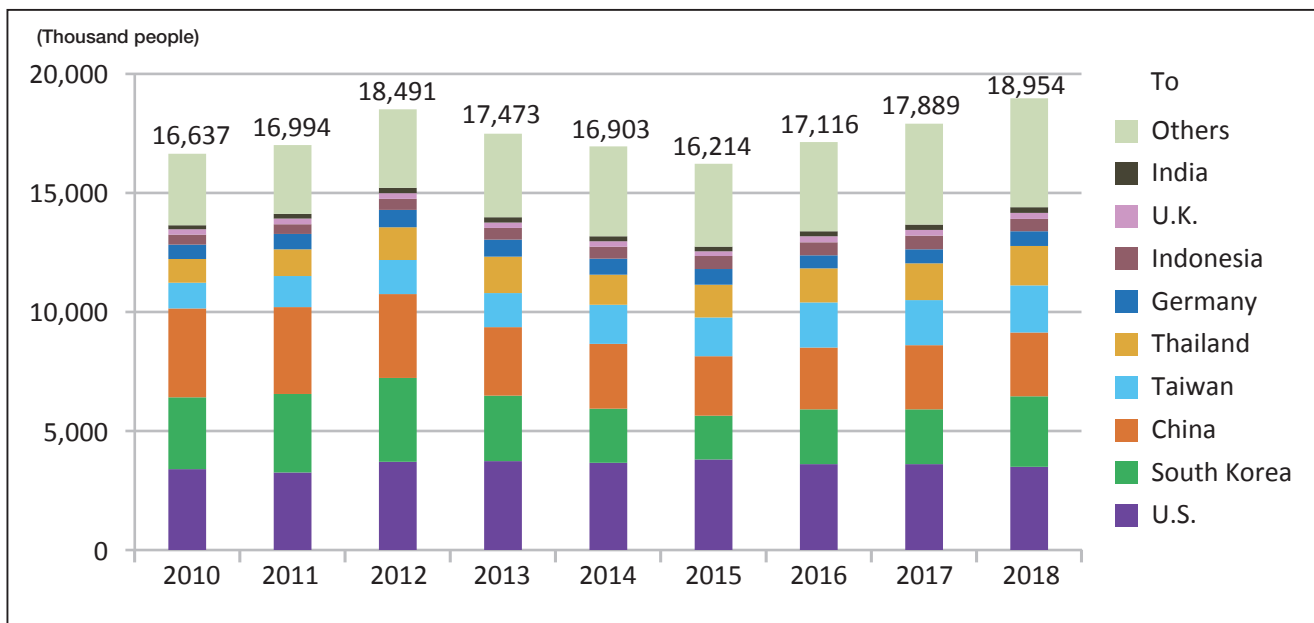

4-5 Japanese Outbound Travelers

日本人出国者数

Note: China, S. Korea, Taiwan, U.K. and Indonesia (from 2012) figures include same-day visitors.

Sources: UNWTO and Hawaii Tourism Authority data compiled by the Japan National Tourism Organization.

https://www.jnto.go.jp/jpn/statistics/visitor_trends/index.html

Japanese Outbound Travelers

(Thousand people)

	2010	2011	2012	2013	2014	2015	2016	2017	2018
U.S.	3,386	3,250	3,698	3,730	3,653	3,793	3,604	3,596	3,493
S. Korea	3,023	3,289	3,519	2,748	2,280	1,838	2,298	2,311	2,949
China	3,731	3,658	3,518	2,878	2,718	2,498	2,587	2,680	2,690
Taiwan	1,080	1,295	1,432	1,422	1,635	1,627	1,896	1,899	1,969
Thailand	994	1,128	1,374	1,536	1,268	1,382	1,440	1,544	1,656
Germany	605	643	734	712	671	647	545	585	613
Indonesia	419	413	463	497	505	550	545	573	531
U.K.	223	237	243	225	222	194	246	247	247
India	168	194	220	220	220	207	209	223	236
Others	3,008	2,888	3,290	3,506	3,764	3,478	3,747	4,231	4,570
Total	16,637	16,994	18,491	17,473	16,903	16,214	17,116	17,889	18,954

Note: China, S. Korea, Taiwan, U.K. and Indonesia (from 2012) figures include same-day visitors.

Sources: UNWTO and Hawaii Tourism Authority data compiled by the Japan National Tourism Organization.

https://www.jnto.go.jp/jpn/statistics/visitor_trends/index.html