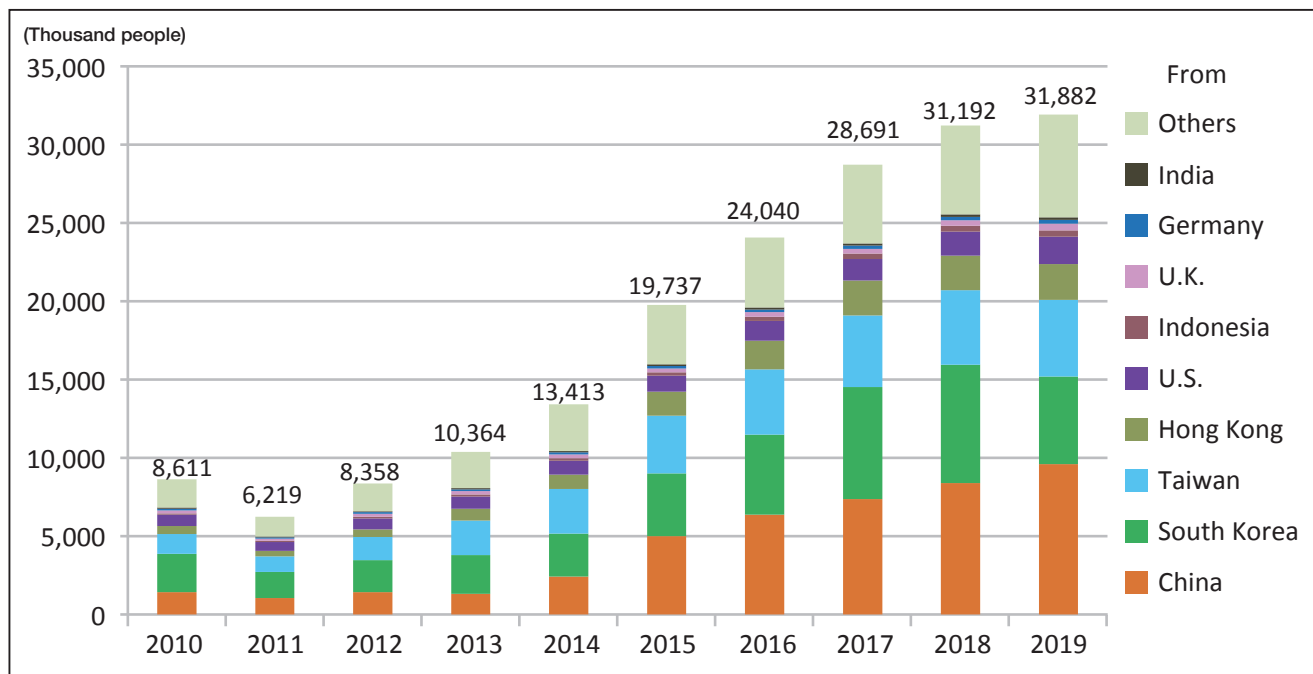

4-2 Foreign Visitors to Japan

訪日外客数

Source: Japan National Tourism Organization https://www.jnto.go.jp/jpn/statistics/visitor_trends/index.html

Foreign Visitors to Japan

(Thousand people)

	2010	2011	2012	2013	2014	2015	2016	2017	2018	2019
China	1,413	1,043	1,425	1,314	2,409	4,994	6,374	7,356	8,380	9,594
S. Korea	2,440	1,658	2,043	2,456	2,755	4,002	5,090	7,140	7,539	5,585
Taiwan	1,268	994	1,466	2,211	2,830	3,677	4,168	4,564	4,757	4,891
Hong Kong	509	365	482	746	926	1,524	1,839	2,232	2,208	2,291
U.S.	727	566	717	799	892	1,033	1,243	1,375	1,526	1,724
U.K.	184	140	174	192	220	258	292	310	334	424
Indonesia	81	62	101	137	159	205	271	352	397	413
Germany	124	81	109	122	140	163	183	196	215	237
India	67	59	69	75	88	103	123	134	154	176
Others	1,798	1,251	1,773	2,312	2,994	3,778	4,457	5,032	5,682	6,547
Total	8,611	6,219	8,358	10,364	13,413	19,737	24,040	28,691	31,192	31,882