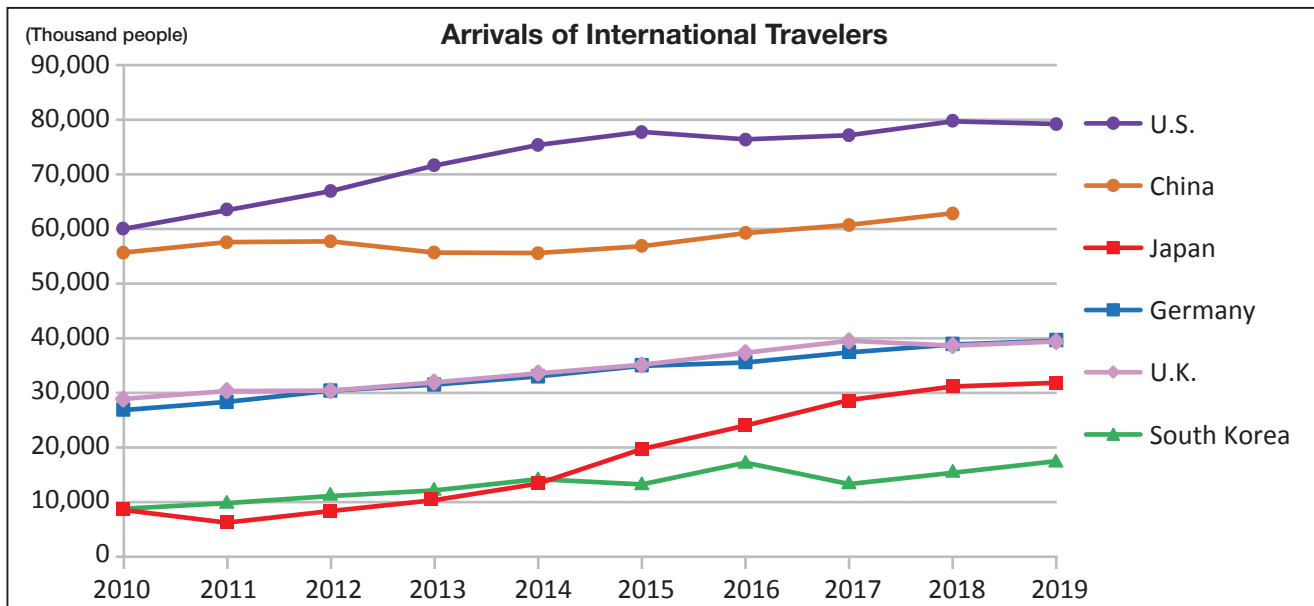

4-1 Inbound Tourism

外国人訪問者数

Notes: Germany figures indicate international tourists arrivals at collective tourism establishments.

S. Korea and Japan indicate arrivals of non-resident visitors, including same-day visitors. All other countries indicate arrivals of non-resident overnight visitors (tourists).

Source: The World Tourism Organization (UNWTO) <http://www.e-unwto.org/toc/unwtotfb/current>

Arrivals of International Travelers

(Thousand people)

	2010	2011	2012	2013	2014	2015	2016	2017	2018	*2019
France	76,647	80,499	81,980	83,634	83,701	84,452	82,682	86,758	89,322	N/A
Spain	52,677	56,177	57,464	60,675	64,939	68,175	75,315	81,869	82,808	83,509
U.S.	60,010	63,477	66,967	71,643	75,379	77,774	76,407	77,187	79,746	79,256
China	55,664	57,581	57,725	55,686	55,622	56,886	59,270	60,740	62,900	N/A
Italy	43,626	46,119	46,360	47,704	48,576	50,732	52,372	58,253	61,567	64,513
Turkey	31,364	34,654	35,698	37,795	39,811	39,478	30,289	37,601	45,768	N/A
Mexico	23,290	23,403	23,403	24,151	29,346	32,093	35,079	39,291	41,313	N/A
Germany	26,875	28,374	30,411	31,545	32,999	34,970	35,555	37,452	38,881	39,563
U.K.	28,911	30,384	30,411	31,946	33,604	35,149	37,358	39,543	38,664	39,418
Thailand	15,936	19,230	22,354	26,547	24,810	29,923	32,530	35,592	38,178	N/A
Japan	8,611	6,219	8,358	10,364	13,413	19,737	24,040	28,691	31,192	31,882
S. Korea	8,798	9,795	11,140	12,176	14,202	13,232	17,242	13,336	15,347	17,503

* Estimate

Notes: Germany figures indicate international tourists arrivals at collective tourism establishments.

S. Korea and Japan indicate arrivals of non-resident visitors, including same-day visitors. All other countries indicate arrivals of non-resident overnight visitors (tourists).