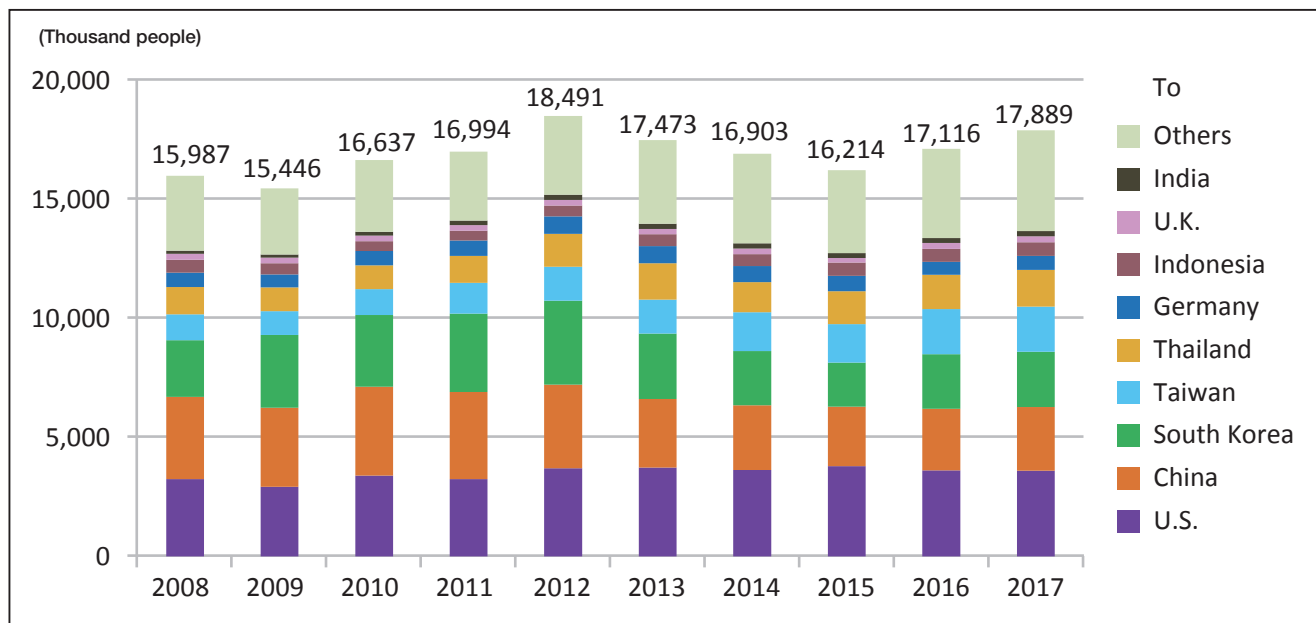

4-5 Japanese Outbound Travelers

日本人出国者数

Note: China, S. Korea, Taiwan, U.K. and Indonesia (from 2013) figures include same-day visitors.

Source: Japan National Tourism Organization https://www.jnto.go.jp/jpn/statistics/visitor_trends/index.html

Japanese Outbound Travelers

(Thousand people)

	2008	2009	2010	2011	2012	2013	2014	2015	2016	2017
U.S.	3,250	2,918	3,386	3,250	3,698	3,730	3,620	3,793	3,604	3,596
China	3,446	3,317	3,731	3,658	3,518	2,878	2,718	2,498	2,587	2,680
S. Korea	2,378	3,053	3,023	3,289	3,519	2,748	2,280	1,838	2,298	2,311
Taiwan	1,087	1,001	1,080	1,295	1,432	1,422	1,635	1,627	1,896	1,899
Thailand	1,154	1,004	994	1,128	1,374	1,536	1,268	1,382	1,440	1,544
Germany	598	538	605	643	734	712	671	647	545	585
Indonesia	547	476	419	413	451	497	505	550	545	573
U.K.	239	235	223	237	243	225	222	194	246	247
India	145	125	168	194	220	220	220	207	209	223
Others	3,144	2,777	3,008	2,888	3,302	3,506	3,764	3,478	3,747	4,231
Total	15,987	15,446	16,637	16,994	18,491	17,473	16,903	16,214	17,116	17,889

Note: China, S. Korea, Taiwan, U.K. and Indonesia (from 2013) figures include same-day visitors.

Source: Japan National Tourism Organization https://www.jnto.go.jp/jpn/statistics/visitor_trends/index.html