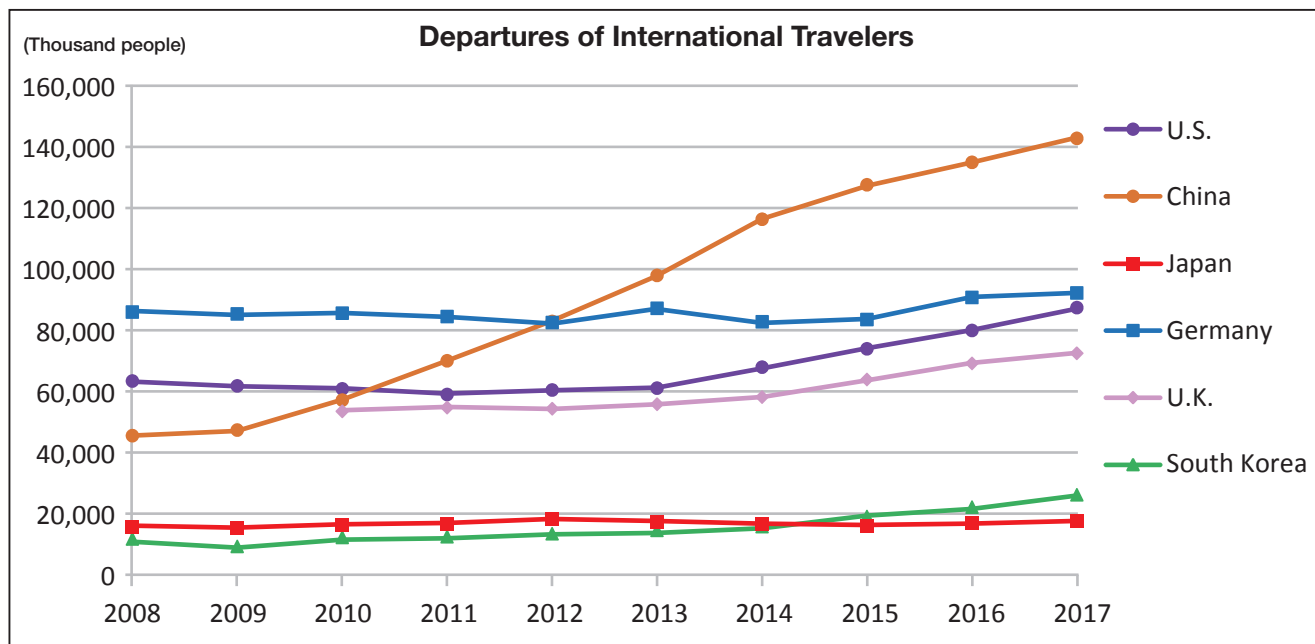

4-4 Outbound Tourism

外国旅行者数

Notes: South Korea and Japan include departures of same-day visitors (excursionists). All other countries indicate departures of overnight tourists.
Source: The World Tourism Organization (UNWTO) <http://www.e-unwto.org/toc/unwtotfb/current>

Departures of International Travelers

(Thousand people)

	2008	2009	2010	2011	2012	2013	2014	2015	2016	2017
China	45,844	47,656	57,386	70,250	83,182	98,185	116,593	127,860	135,130	143,035
Germany	86,201	85,547	85,872	84,692	82,729	87,459	83,008	83,737	90,966	92,402
U.S.	63,653	62,130	61,061	59,209	60,697	61,344	68,185	74,191	80,226	87,703
U.K.		N/A	53,759	54,946	54,604	56,088	58,364	64,165	69,375	72,772
Canada	27,034	26,204	28,680	30,450	32,276	32,971	33,518	32,267	31,278	33,060
Italy	26,464	27,490	28,188	27,831	27,376	26,305	26,862	27,494	29,067	31,805
France	25,506	25,140	25,041	26,155	25,317	26,062	27,919	26,648	26,483	29,055
Ukraine	15,499	15,334	17,180	19,773	21,433	23,761	22,438	23,142	24,668	26,437
India	10,868	11,067	12,988	13,994	14,920	16,626	18,330	20,376	21,872	23,943
Sweden	13,291	11,699	13,042	14,651	15,548	15,917		N/A		21,232
Indonesia	5,486	5,053	6,235	6,750	7,454	8,025	8,074	8,176	8,340	8,856
S. Korea	11,996	9,494	12,488	12,694	13,737	14,846	16,081	19,310	22,383	26,496
Japan	15,987	15,446	16,637	16,994	18,491	17,473	16,903	16,214	17,116	17,889