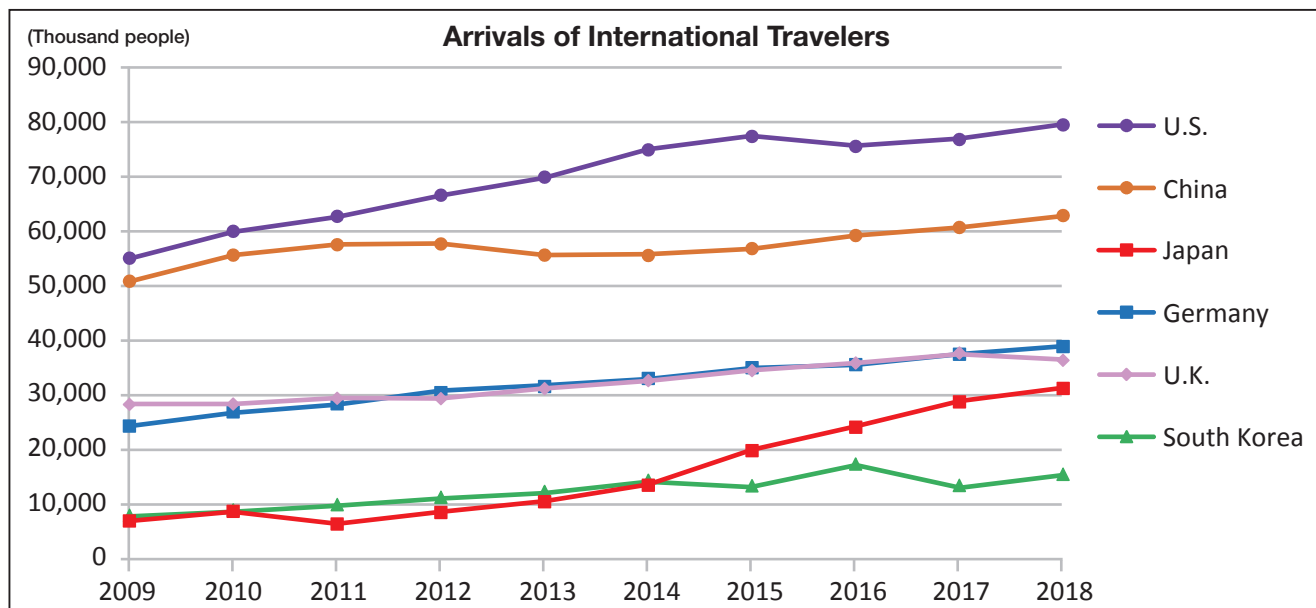

4-1 Inbound Tourism

外国人訪問者数

Notes: 2018 figures are estimates.

South Korea and Japan indicate arrivals of non-resident visitors, including same-day visitors. All other countries indicate arrivals of non-resident overnight visitors (tourists).

Arrivals of International Travelers

(Thousand people)

	2009	2010	2011	2012	2013	2014	2015	2016	2017	* 2018
France	76,764	76,647	80,499	81,980	83,634	83,701	84,452	82,682	86,861	89,400
Spain	52,178	52,677	56,177	57,464	60,675	64,939	68,175	75,315	81,786	82,773
U.S.	55,103	60,010	62,821	66,657	69,995	75,022	77,774	76,407	76,941	79,618
China	50,875	55,664	57,581	57,725	55,686	55,622	56,886	59,270	60,740	62,900
Italy	43,239	43,626	46,119	46,360	47,704	48,576	50,732	52,372	58,253	62,146
Turkey	30,187	31,364	34,654	35,698	37,795	39,811	39,478	30,289	37,601	45,768
Mexico	22,346	23,290	23,403	23,403	24,151	29,346	32,093	35,079	39,291	41,447
Germany	24,220	26,875	28,374	30,411	31,545	32,999	34,970	35,555	37,452	38,881
Thailand	14,150	15,936	19,230	22,354	26,547	24,810	29,923	32,530	35,592	38,277
U.K.	28,199	28,295	29,306	29,282	31,063	32,613	34,436	35,814	37,651	36,316
Japan	6,790	8,611	6,219	8,358	10,364	13,413	19,737	24,040	28,691	31,192
S. Korea	7,818	8,798	9,795	11,140	12,176	14,202	13,232	17,242	13,336	15,347

Notes: *2018 figures are estimates. German figures indicate international tourists arrivals at collective tourism establishments.

South Korea and Japan indicate arrivals of non-resident visitors, including same-day visitors. All other countries indicate arrivals of non-resident overnight visitors (tourists).