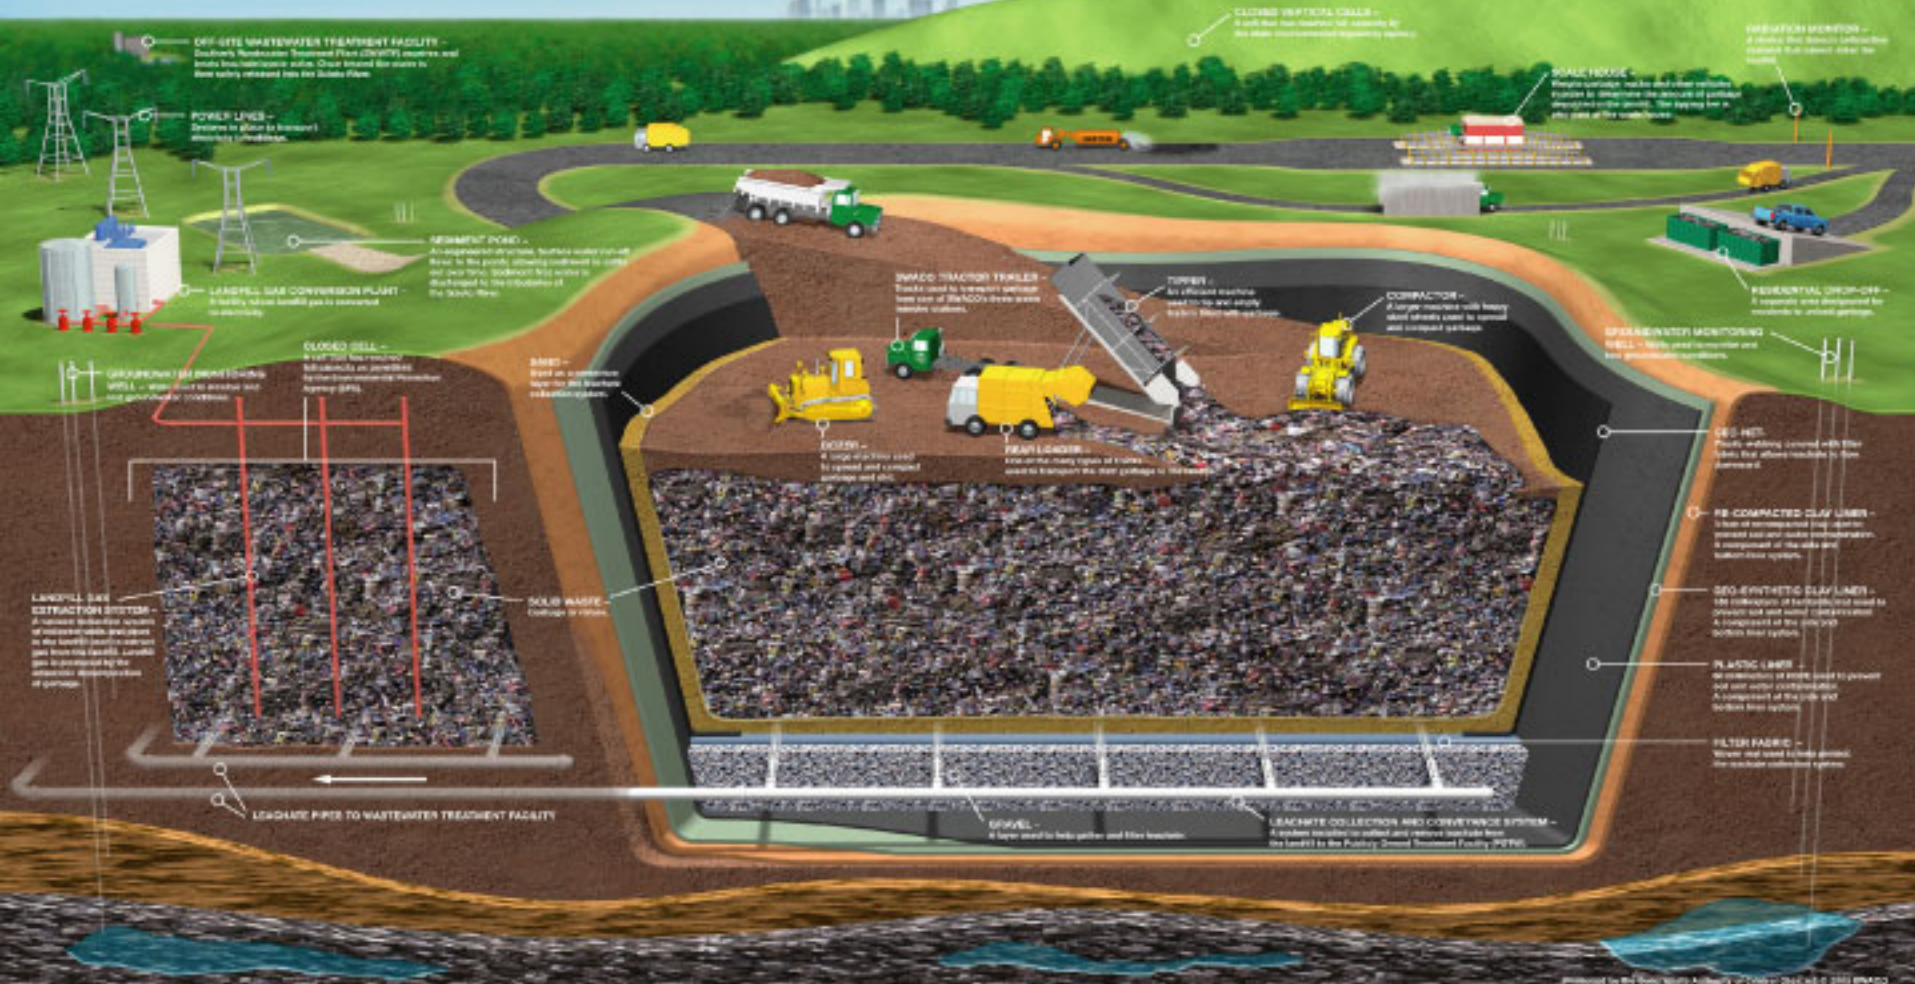

Landfills are growing across the world cities1

As South Africa develops, consumption and trash increases

MODERN LANDFILL