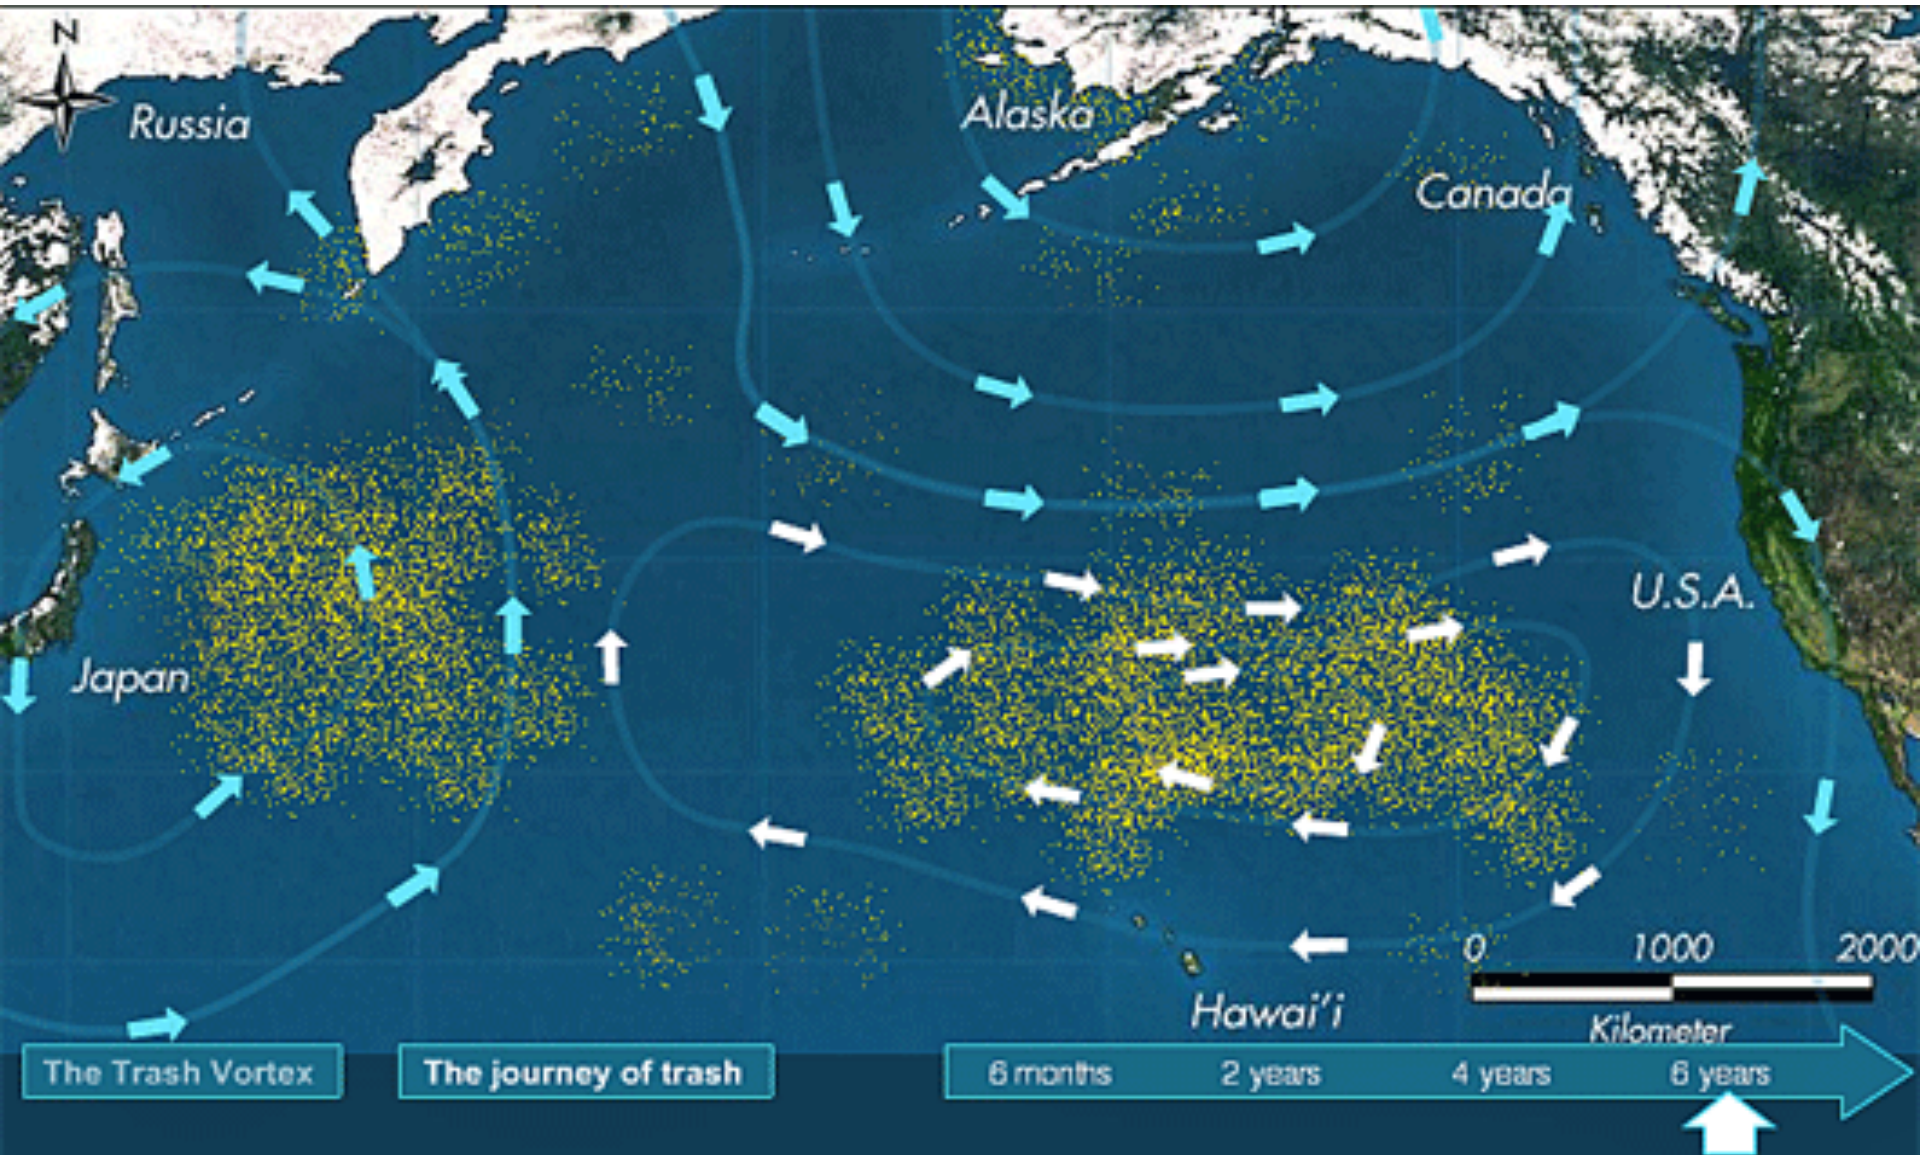

# QUESTION

Are there any environmental hazards or threats that are harmful to health in your neighborhood? If so, what are they?

**When water is polluted it becomes a health hazard to both human and animal wildlife.**

**Birds are consuming plastic, rather than fish, from the ocean and dying**

# “The Great Pacific Garbage Dump”

The animation shows how trash (orange dots) entering the sea from land along the Pacific coast is caught by the gyre. On its way the trash is concentrated and eventually ends up in one of the two shown vortices. As a consequence, in these areas, the surface water contains six times more plastic than plankton biomass (dry weight).