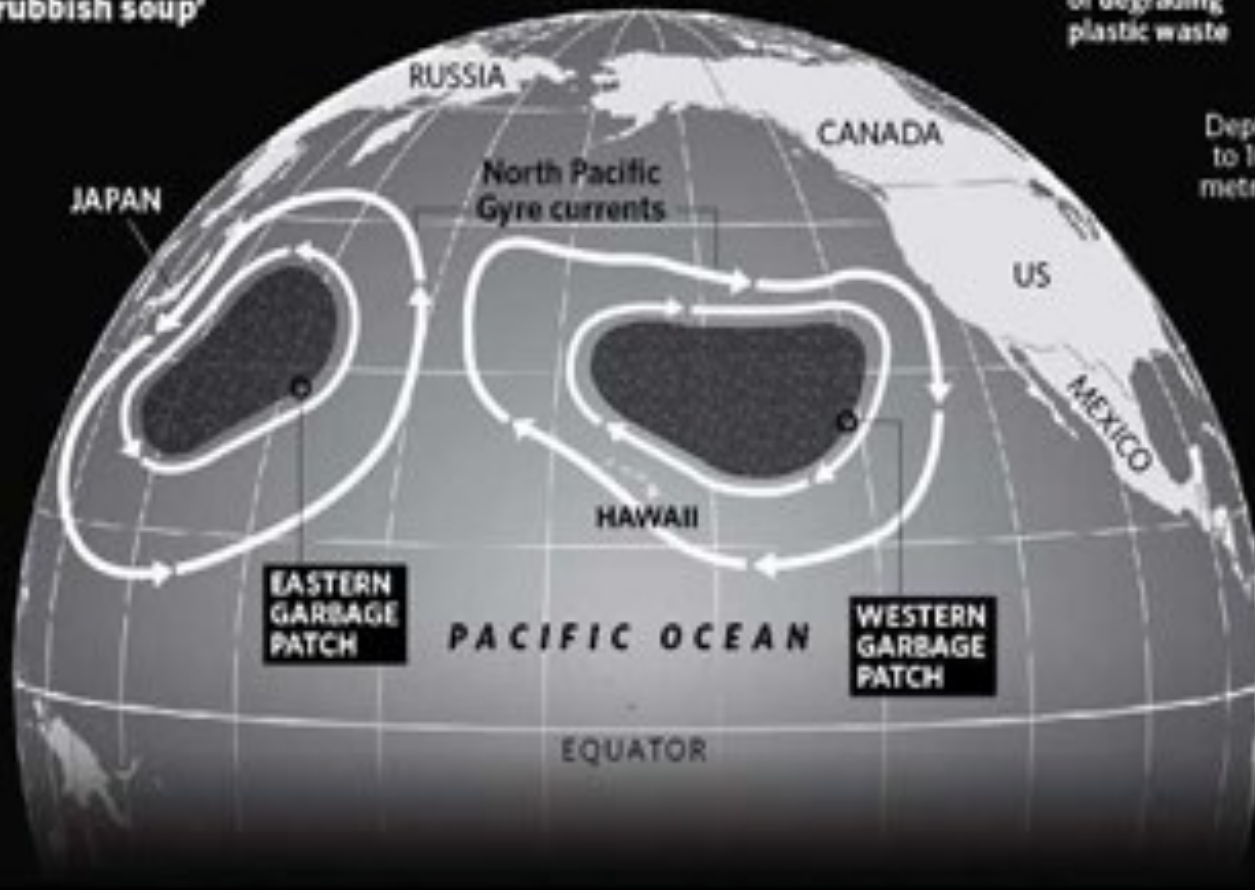

The garbage patch continues to grow

Out of sight, out of mind

The continent-sized vortex of plastic waste blighting the Pacific

Approximate areas of 'rubbish soup'

Translucent soup of degrading plastic waste

Depth to 10 metres