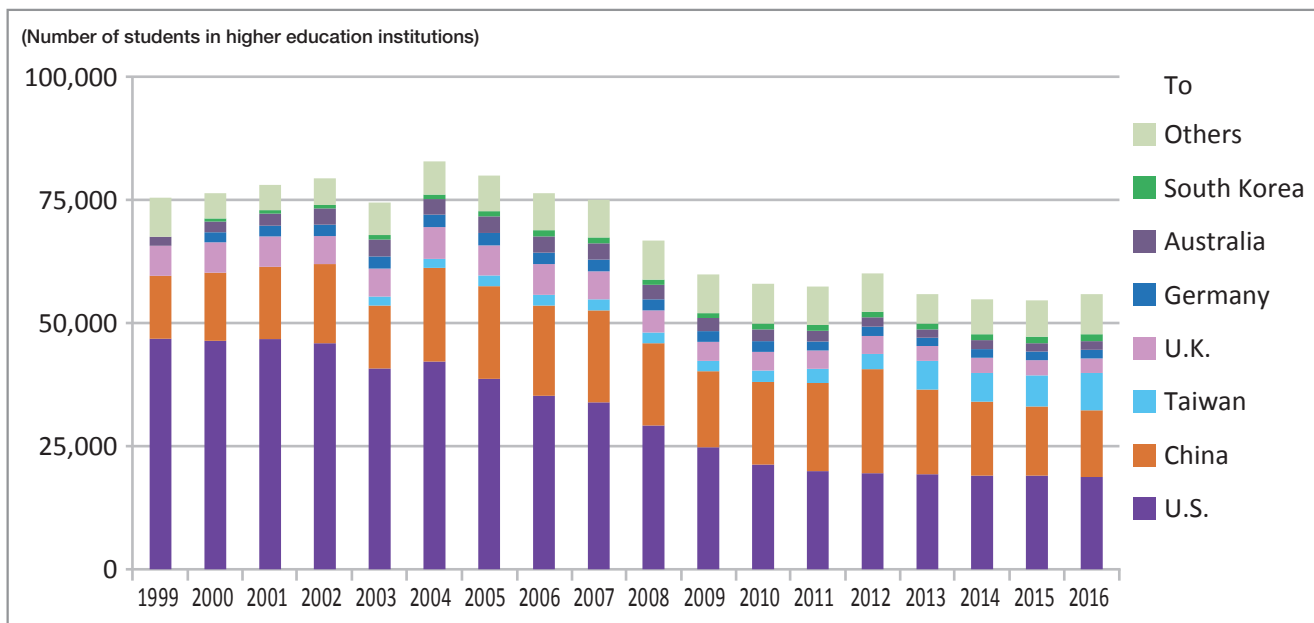

4-9 Overseas Japanese in Higher Education Institutions

海外高等教育機関への日本人留学生

Sources: Ministry of Education, Culture, Sports, Science and Technology http://www.mext.go.jp/a_menu/koutou/ryugaku/1412692.htm
 Institute of International Education (IIE) <https://www.iie.org/Research-and-Insights/Open-Doors#.V1k6OCZJn6S>
 OECD <http://www.oecd.org/education/education-at-a-glance/>

Overseas Japanese in Higher Education Institutions

(Number of students)

	1999	2000	2001	2002	2003	2004	2005	2006	2007	2008	2009	2010	2011	2012	2013	2014	2015	2016
U.S.	46,872	46,497	46,810	45,960	40,835	42,215	38,712	35,282	33,974	29,264	24,842	21,290	19,966	19,568	19,334	19,064	19,060	18,780
China	12,784	13,806	14,692	16,084	12,765	19,059	18,874	18,363	18,640	16,733	15,409	16,808	17,961	21,126	17,226	15,057	14,085	13,595
Taiwan	N/A	N/A	N/A	N/A	1,825	1,879	2,126	2,188	2,297	2,182	2,142	2,302	2,861	3,097	5,798	5,816	6,319	7,548
U.K.	6,150	6,163	6,206	5,741	5,729	6,395	6,179	6,200	5,706	4,465	3,871	3,851	3,705	3,633	3,071	3,089	3,098	2,944
Germany	N/A	2,040	2,182	2,317	2,438	2,547	2,470	2,377	2,385	2,234	2,140	2,135	1,867	1,955	1,658	1,777	1,756	1,797
Australia	1,796	2,200	2,407	3,271	3,462	3,172	3,380	3,305	3,249	2,974	2,701	2,413	2,117	1,855	1,732	1,817	1,672	1,748
S. Korea	N/A	613	697	721	938	914	1,106	1,212	1,235	1,062	989	1,147	1,190	1,107	1,154	1,212	1,286	1,416
Others	7,984	5,145	5,157	5,361	6,559	6,764	7,176	7,565	7,670	7,919	7,829	8,114	7,834	7,797	5,973	7,080	7,400	8,141
Total	75,586	76,464	78,151	79,455	74,551	82,945	80,023	76,492	75,156	66,833	59,923	58,060	57,501	60,138	55,946	54,912	54,676	55,969

Notes: U.S.: Foreign students are comprised of students that are enrolled in U.S. higher education institutions who do not have U.S. citizenship, including permanent residents.

China: Foreign students are comprised of students with a student visa (study period is 180 days or more) or visitor visa (study period is less than 180 days)